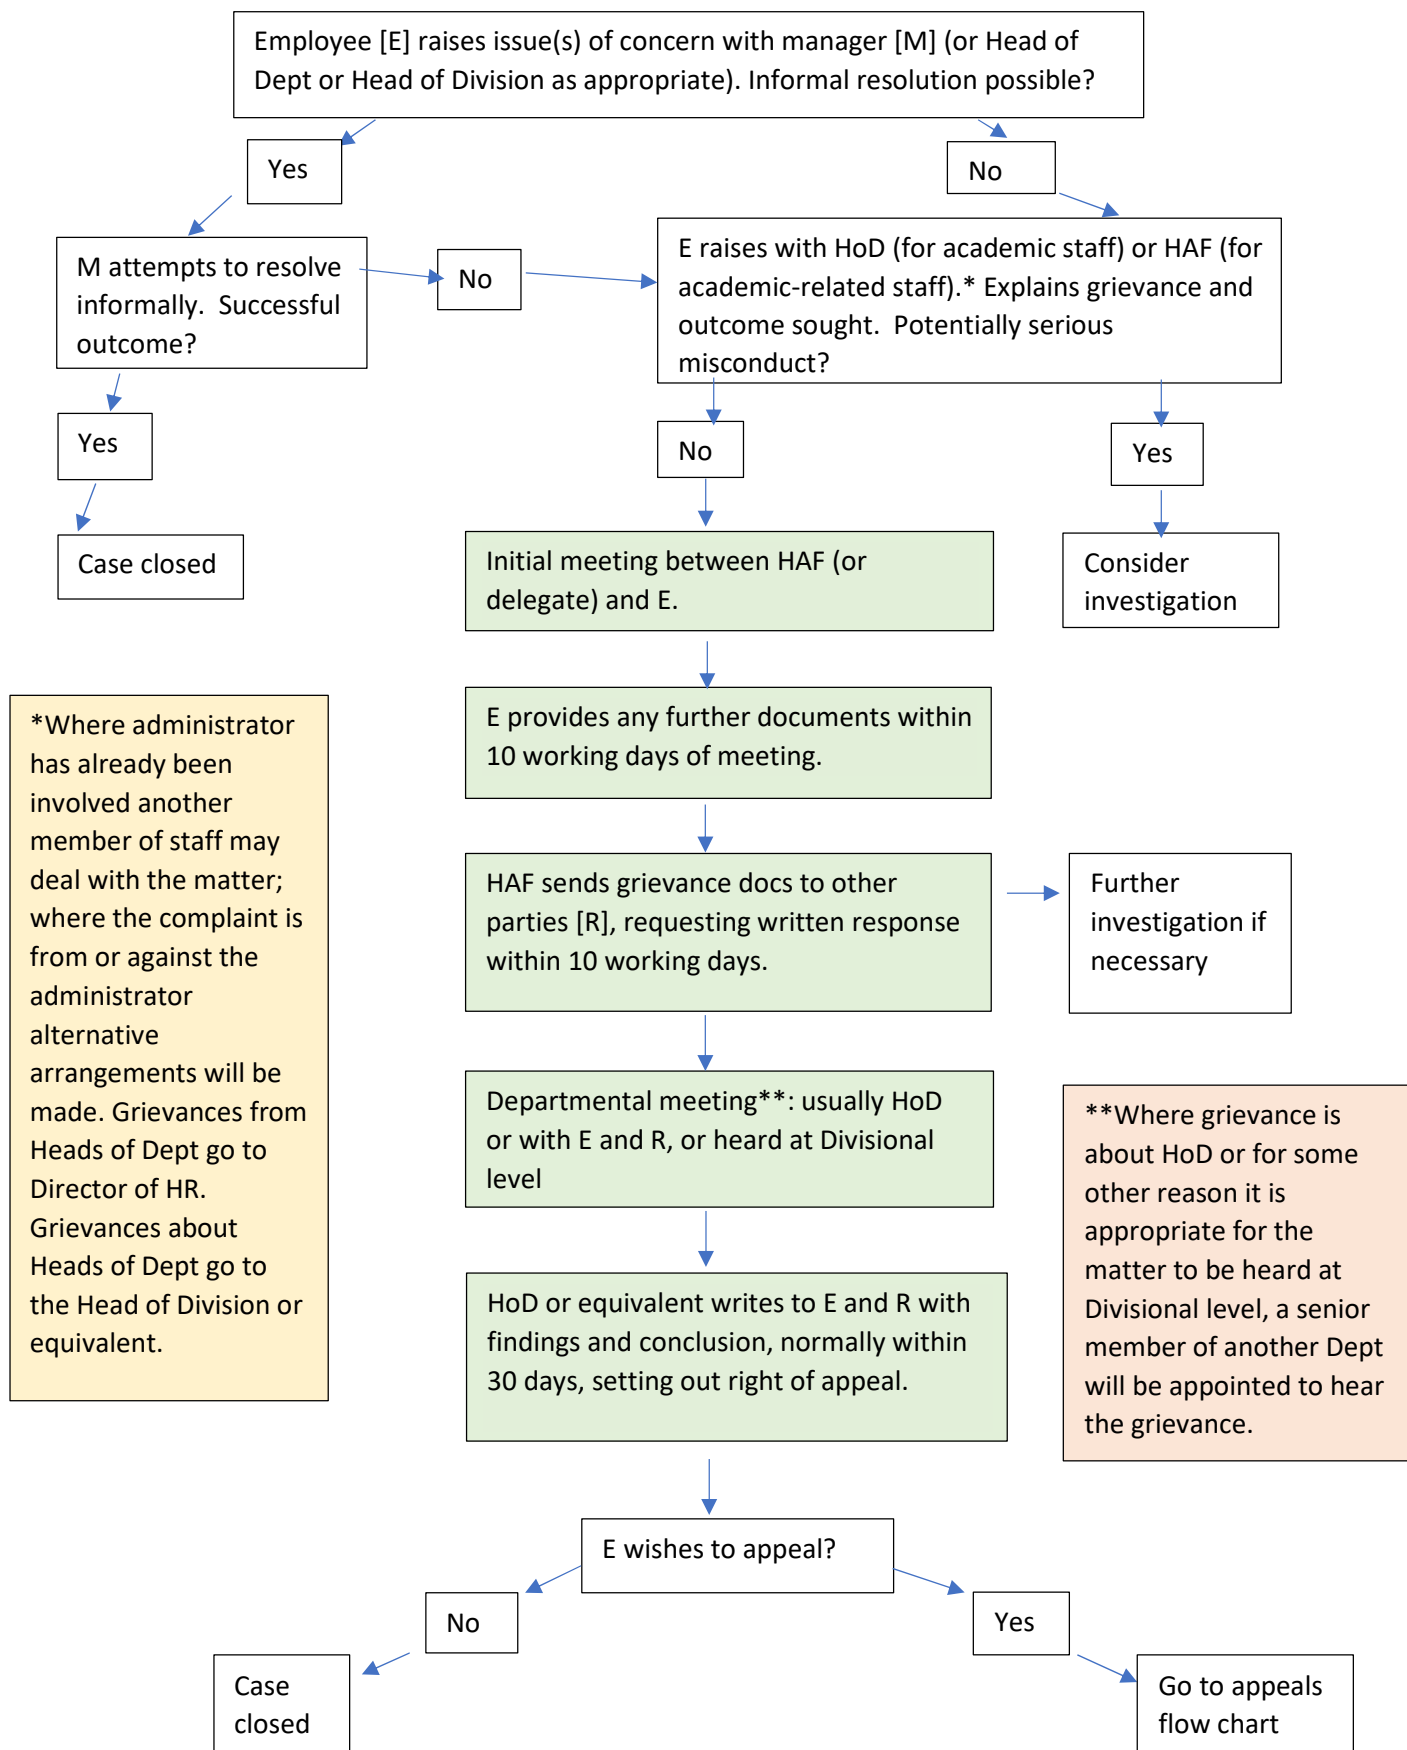

Grievance flowchart for University academic and academic-related staff 1

This is a summary of key stages; the full details are to be found in the Grievance Procedure

<https://hr.admin.ox.ac.uk/files/procedurestobefollowedtoresolvegrievancespdf>

Timings given are the normal expectation, but may not be possible due to pressure of work or complexity of cases