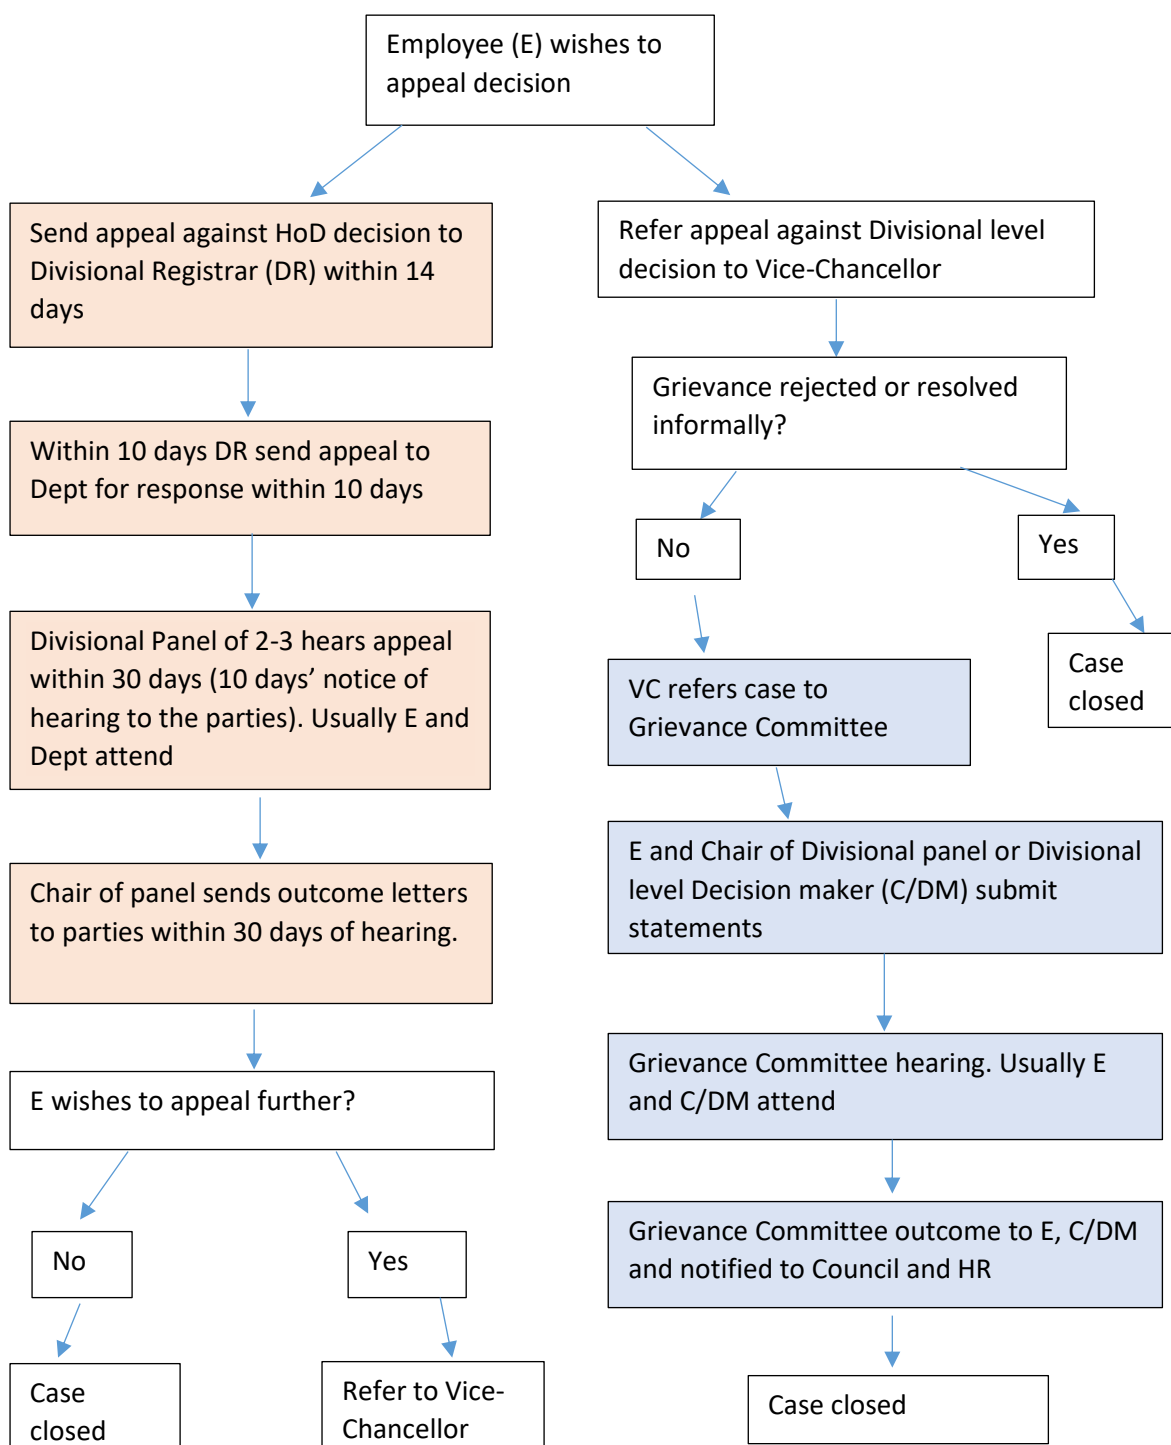

Grievance flowchart for University academic and academic-related staff 2 - appeals

This is a summary of key stages; the full details are to be found in the Grievance Procedure <https://hr.admin.ox.ac.uk/files/procedurestobefollowedtoresolvegrievancespdf>

Timings given are the normal expectation, but may not be possible due to pressure of work or complexity of cases